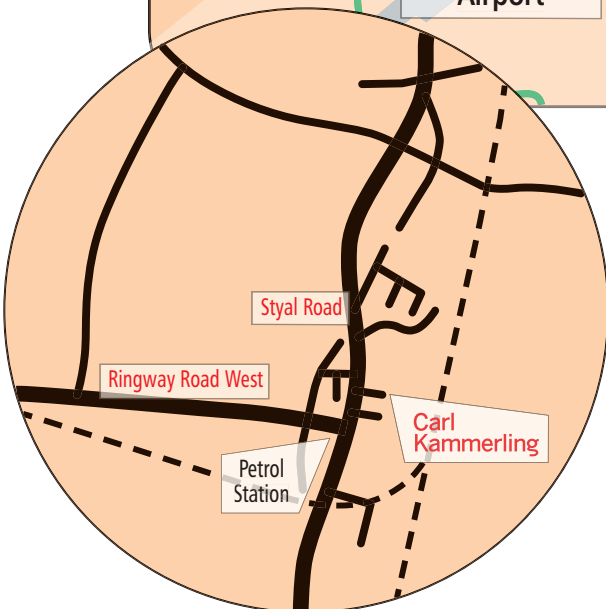

# Carl Kammerling

International

Trident One  
Trident Business Park  
Styal Road  
Manchester Airport, M22 5XB  
Tel: +44 (0) 161 4356005

From the North, North West or North East:  
M56 (leave at J5 - Manchester Airport)  
and at the first roundabout take the  
second exit onto Ringway Road West.  
Proceed to the traffic lights at the end of  
Ringway Road.  
Turn left on to Styal Road.  
Trident Business Park is now on your right.

From the South, South East or Midlands:  
M6  
M56 (leave at J5 - Manchester Airport)  
and at the first roundabout take the  
second exit onto Ringway Road West.  
Proceed to the traffic lights at the end of  
Ringway Road.  
Turn left on to Styal Road.  
Trident Business Park is now on your right.

On entering the Trident Business Park  
proceed to reception.