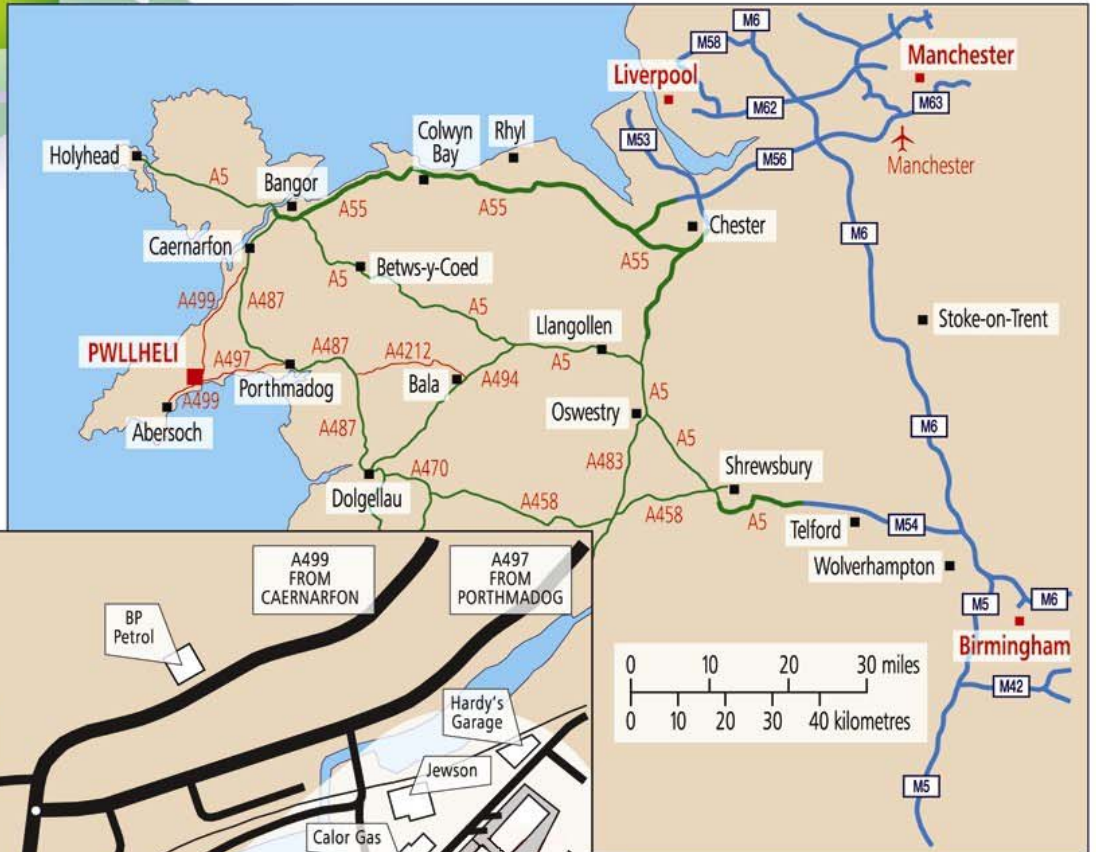

# Carl Kammerling

International

From the North, North West or North East:

M56

M53

A55 (come off at Caernarfon exit)

A487

A499 (Pwllheli)

From the South, South East or Midlands:

M6

M54

A5

A494 (Bala)

A4212

A487 (Porthmadog)

A497 (Pwllheli)

On entering CKI: site, park in 'Visitors' car park and proceed to reception.

All deliveries must be pre-arranged and should go directly to 'Goods In'.