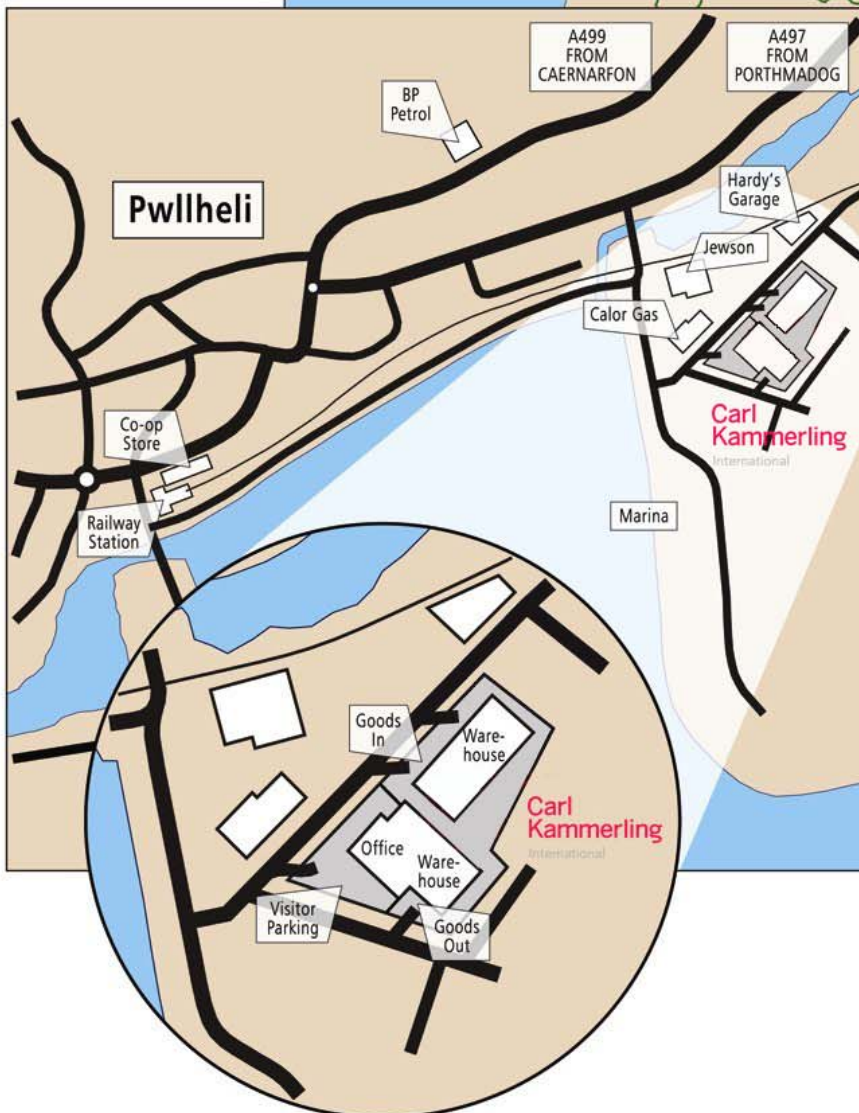

# Carl Kammerling

International

From the North, North West or North East:

M56

M53

A55 (come off at Caernarfon exit)

A487

A499 (Pwllheli)

From the South, South East or Midlands:

M6

M54

A5

A494 (Bala)

A4212

A487 (Porthmadog)

A497 (Pwllheli)

On entering CKI: site, park in 'Visitors' car park and proceed to reception.

All deliveries must be pre-arranged and should go directly to 'Goods In'.